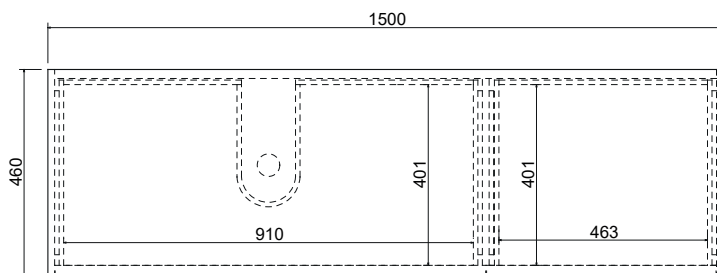

MOLTO VANITY

Code: MOLTO1500L

- Designed and manufactured in Australia
- Chamfered thin profile detail with flat panelled drawers
- Floating wall hung design
- Carcass- hardwood
- Drawer fronts/internals – timber Veneer/ leather finish
- Blum MOVENTO concealed soft close drawer runner system - Shark nose handle
- Door slat profile – Solid American Oak
- Marble top

Size: 1500x460x480

Configuration: 4 Drawer (LEFT HAND SINK)