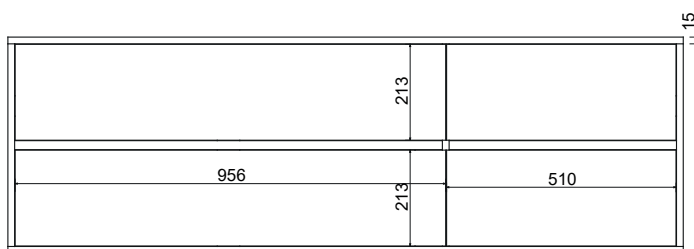

MOLTO VANITY

Code: MOLTO1500L

- Designed and manufactured in Australia
- Chamfered thin profile detail with flat panelled drawers
- Floating wall hung design
- Carcass- hardwood
- Drawer fronts/internals – timber Veneer/ leather finish
- Blum MOVENTO concealed soft close drawer runner system - Shark nose handle
- Door slat profile – Solid American Oak
- Marble top

Size: 1500x460x480

Configuration: 4 Drawer (LEFT HAND SINK)