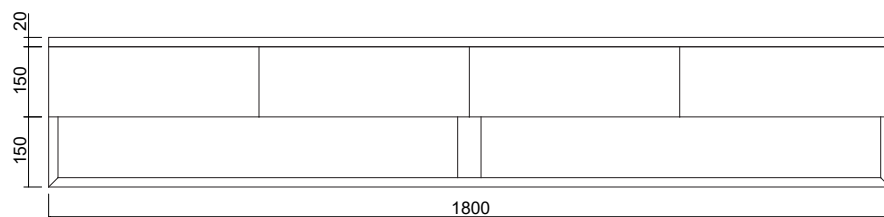

LETTO VANITY

Code:LETT0i800

- Designed and manufactured in Australia
- Mitred corner, chamfered profile detail with flat panelled drawers for a seamless look
- Floating wall hung design
- Carcass- hardwood
- Drawer fronts/internals
- Timber Veneer / leather finish
- Door slat profile
- Solid American Oak
- Blum MOVENTO concealed soft close drawer runner system
- Shark nose handle
- Blum 155 degree soft close hinges on doors
- Marble top

Size:1500x500x300

Configuration: 4 Drawer