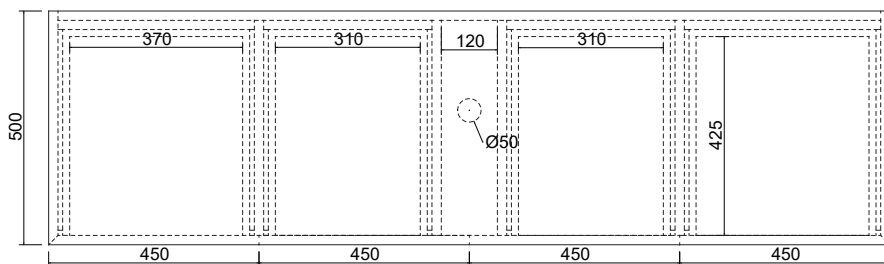

LETTO VANITY

Code:LETT0i800

- Designed and manufactured in Australia
- Mitred corner, chamfered profile detail with flat panelled drawers for a seamless look
- Floating wall hung design
- Carcass- hardwood
- Drawer fronts/internals
- Timber Veneer / leather finish
- Door slat profile
- Solid American Oak
- Blum MOVENTO concealed soft close drawer runner system
- Shark nose handle
- Blum 155 degree soft close hinges on doors
- Marble top

Size:1500x500x300

Configuration: 4 Drawer