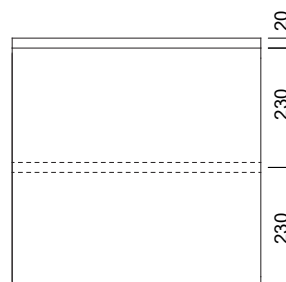

BALLO VANITY

Code: BALLO1500L

- Designed and manufactured in Australia
- Floating wall hung design
- Chamfered profile with slatted door details, seamless simple design
- Carcass- hardwood
- Drawer fronts/internals
- Timber Veneer / leather finish
- Door slat profile
- Solid American Oak
- 4 Timber finishes available
- Blum MOVENTO concealed soft close drawer runner system
- Shark nose handle
- Blum 155 degree soft close hinges on doors
- Marble top

Size: 1500x500x480

Configuration: 2 Drawer, 2 Door(Left)