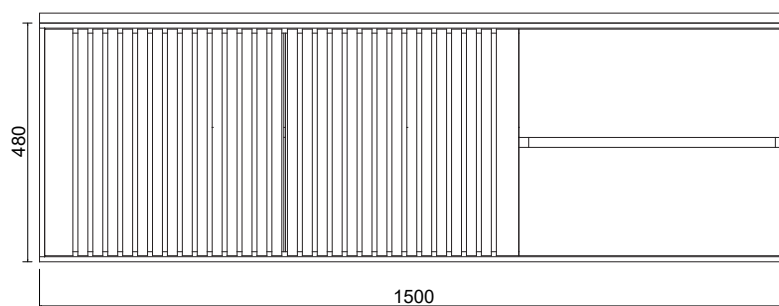

BALLO VANITY

Code: BALLO1500L

- Designed and manufactured in Australia
- Floating wall hung design
- Chamfered profile with slatted door details, seamless simple design
- Carcass- hardwood
- Drawer fronts/internals
- Timber Veneer / leather finish
- Door slat profile
- Solid American Oak
- 4 Timber finishes available
- Blum MOVENTO concealed soft close drawer runner system
- Shark nose handle
- Blum 155 degree soft close hinges on doors
- Marble top

Size: 1500x500x480

Configuration: 2 Drawer, 2 Door(Left)