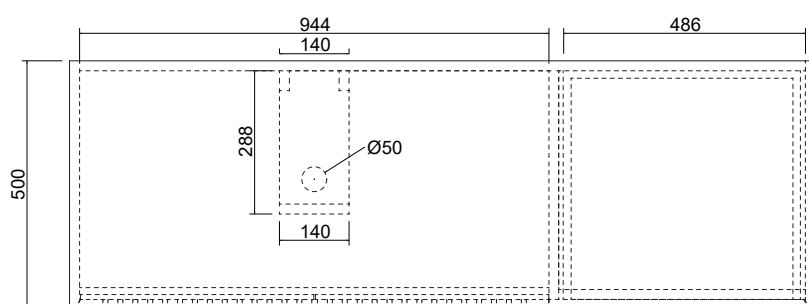

BALLO VANITY

Code: BALLO1500L

- Designed and manufactured in Australia
- Floating wall hung design
- Chamfered profile with slatted door details, seamless simple design
- Carcass- hardwood
- Drawer fronts/internals
- Timber Veneer / leather finish
- Door slat profile
- Solid American Oak
- 4 Timber finishes available
- Blum MOVENTO concealed soft close drawer runner system
- Shark nose handle
- Blum 155 degree soft close hinges on doors
- Marble top

Size: 1500x500x480

Configuration: 2 Drawer, 2 Door(Left)